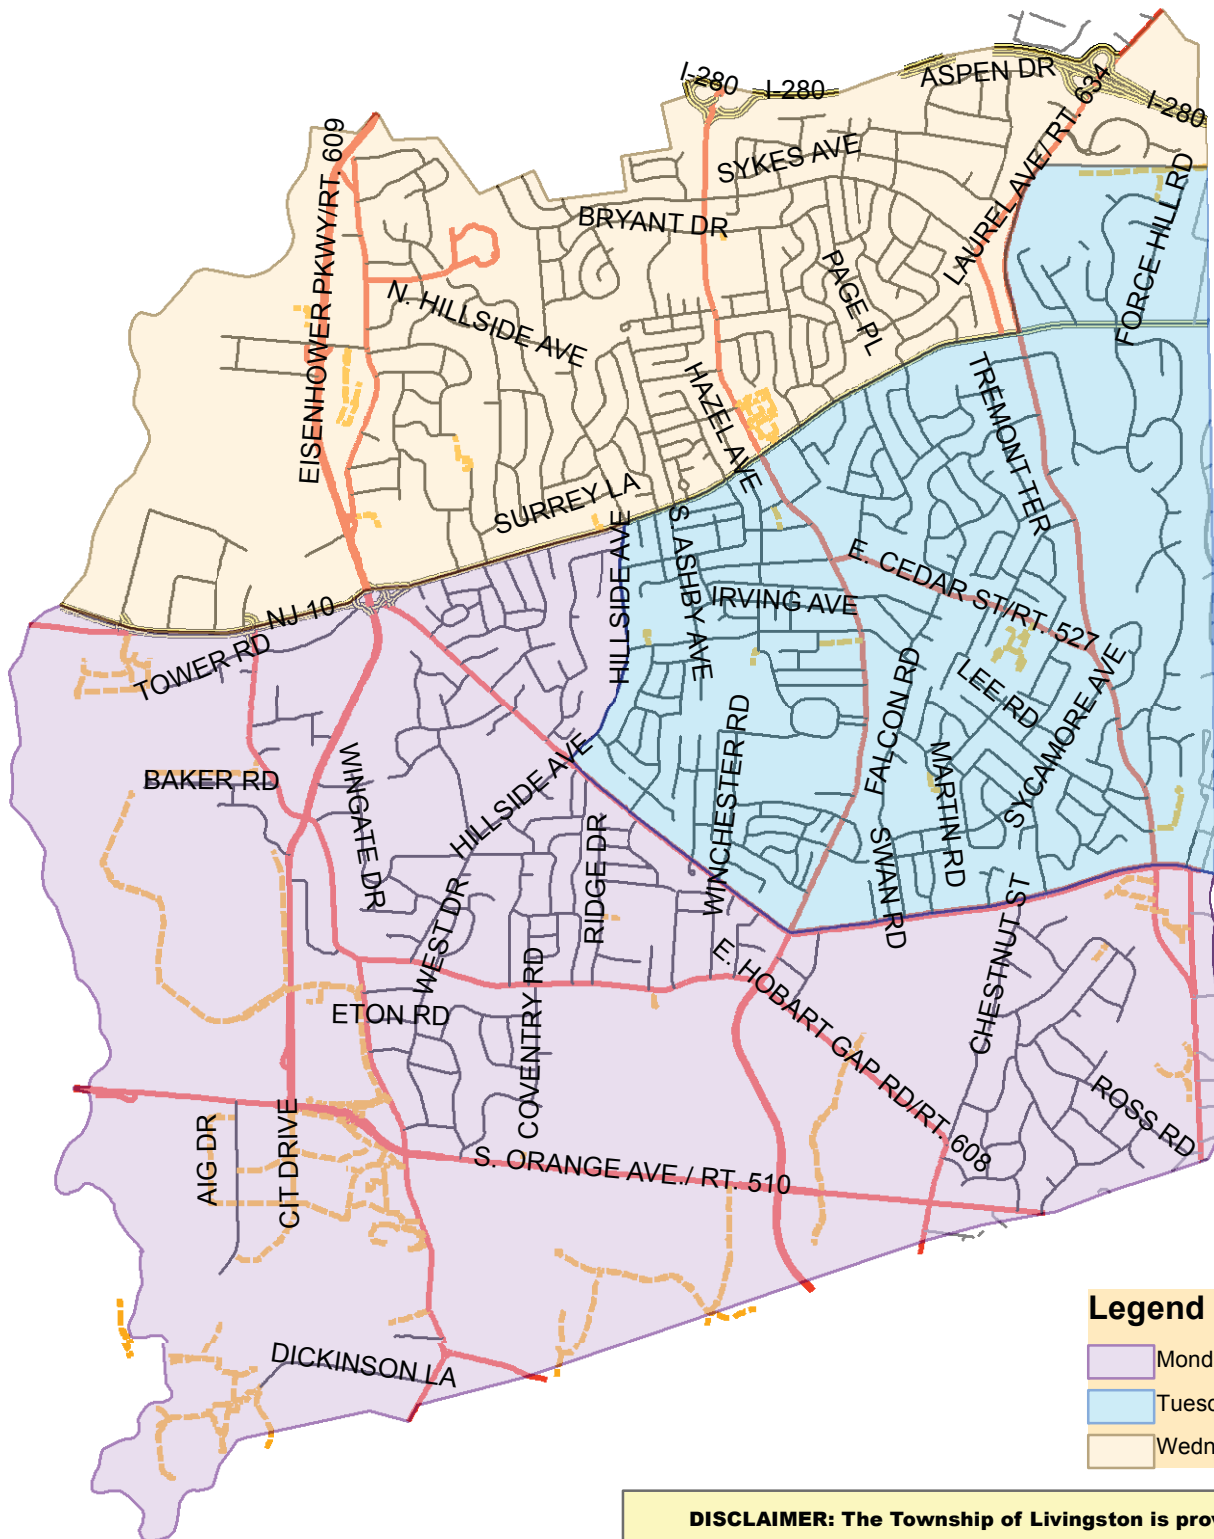

Township of Livingston, Essex County, New Jersey Garbage Collection Zones

Legend	
	Monday & Thursday
	Tuesday & Friday
	Wednesday & Saturday

DISCLAIMER: The Township of Livingston is providing this information for reference purposes only and does not guarantee the accuracy of the material contained herein and is not responsible for any misuses or misrepresentation of this information or its derivatives. The mapped data does not constitute a legal survey. For the definitive description of real property, consult the deeds recorded in the county clerk's office.