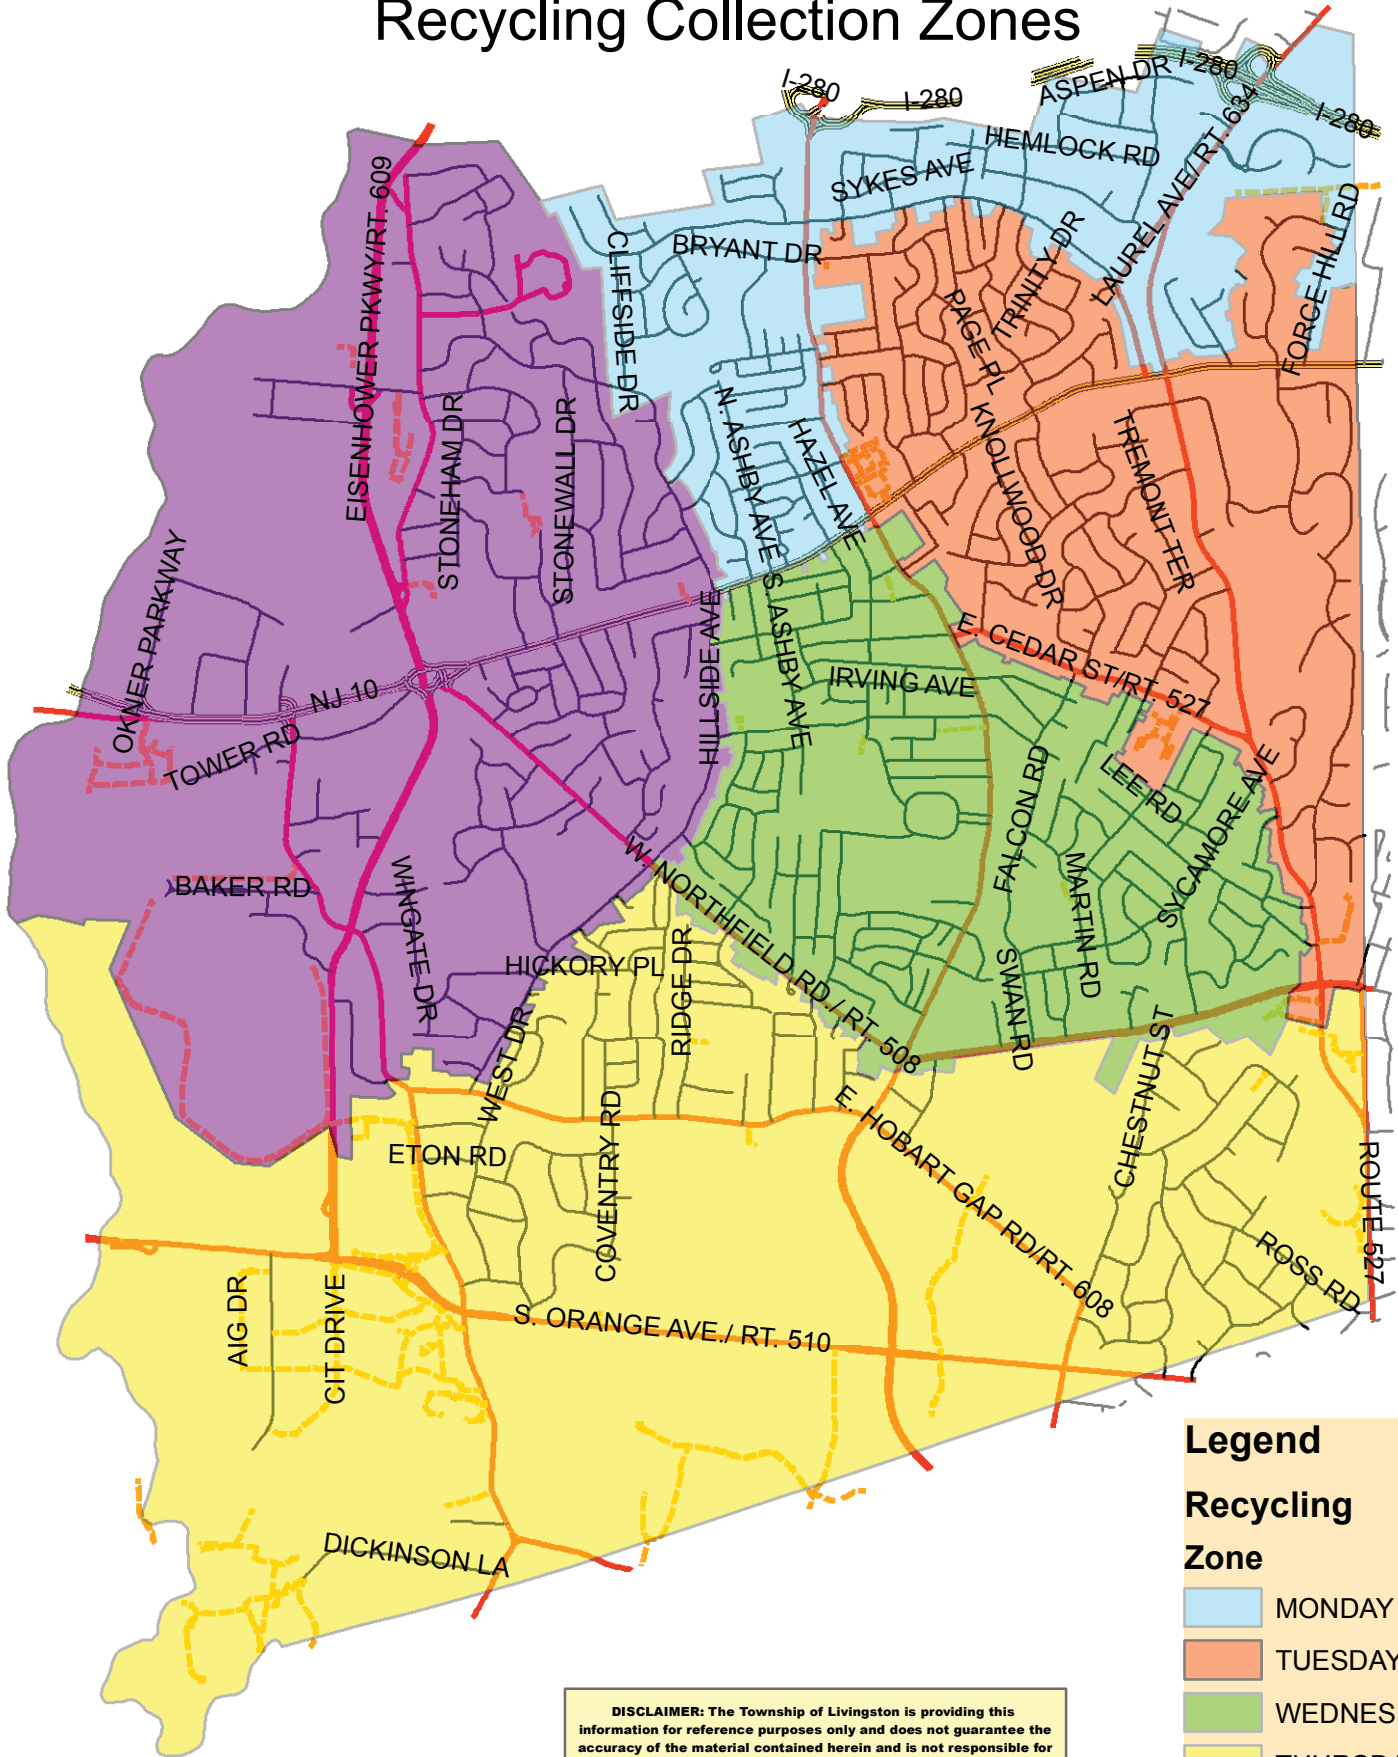

Township of Livingston Essex County, New Jersey Recycling Collection Zones

Legend

Recycling Zone

■	MONDAY
■	TUESDAY
■	WEDNESDAY
■	THURSDAY
■	FRIDAY

DISCLAIMER: The Township of Livingston is providing this information for reference purposes only and does not guarantee the accuracy of the material contained herein and is not responsible for any misuses or misrepresentation of this information or its derivatives. The mapped data does not constitute a legal survey. For the definitive description of real property, consult the deeds recorded in the county clerk's office.