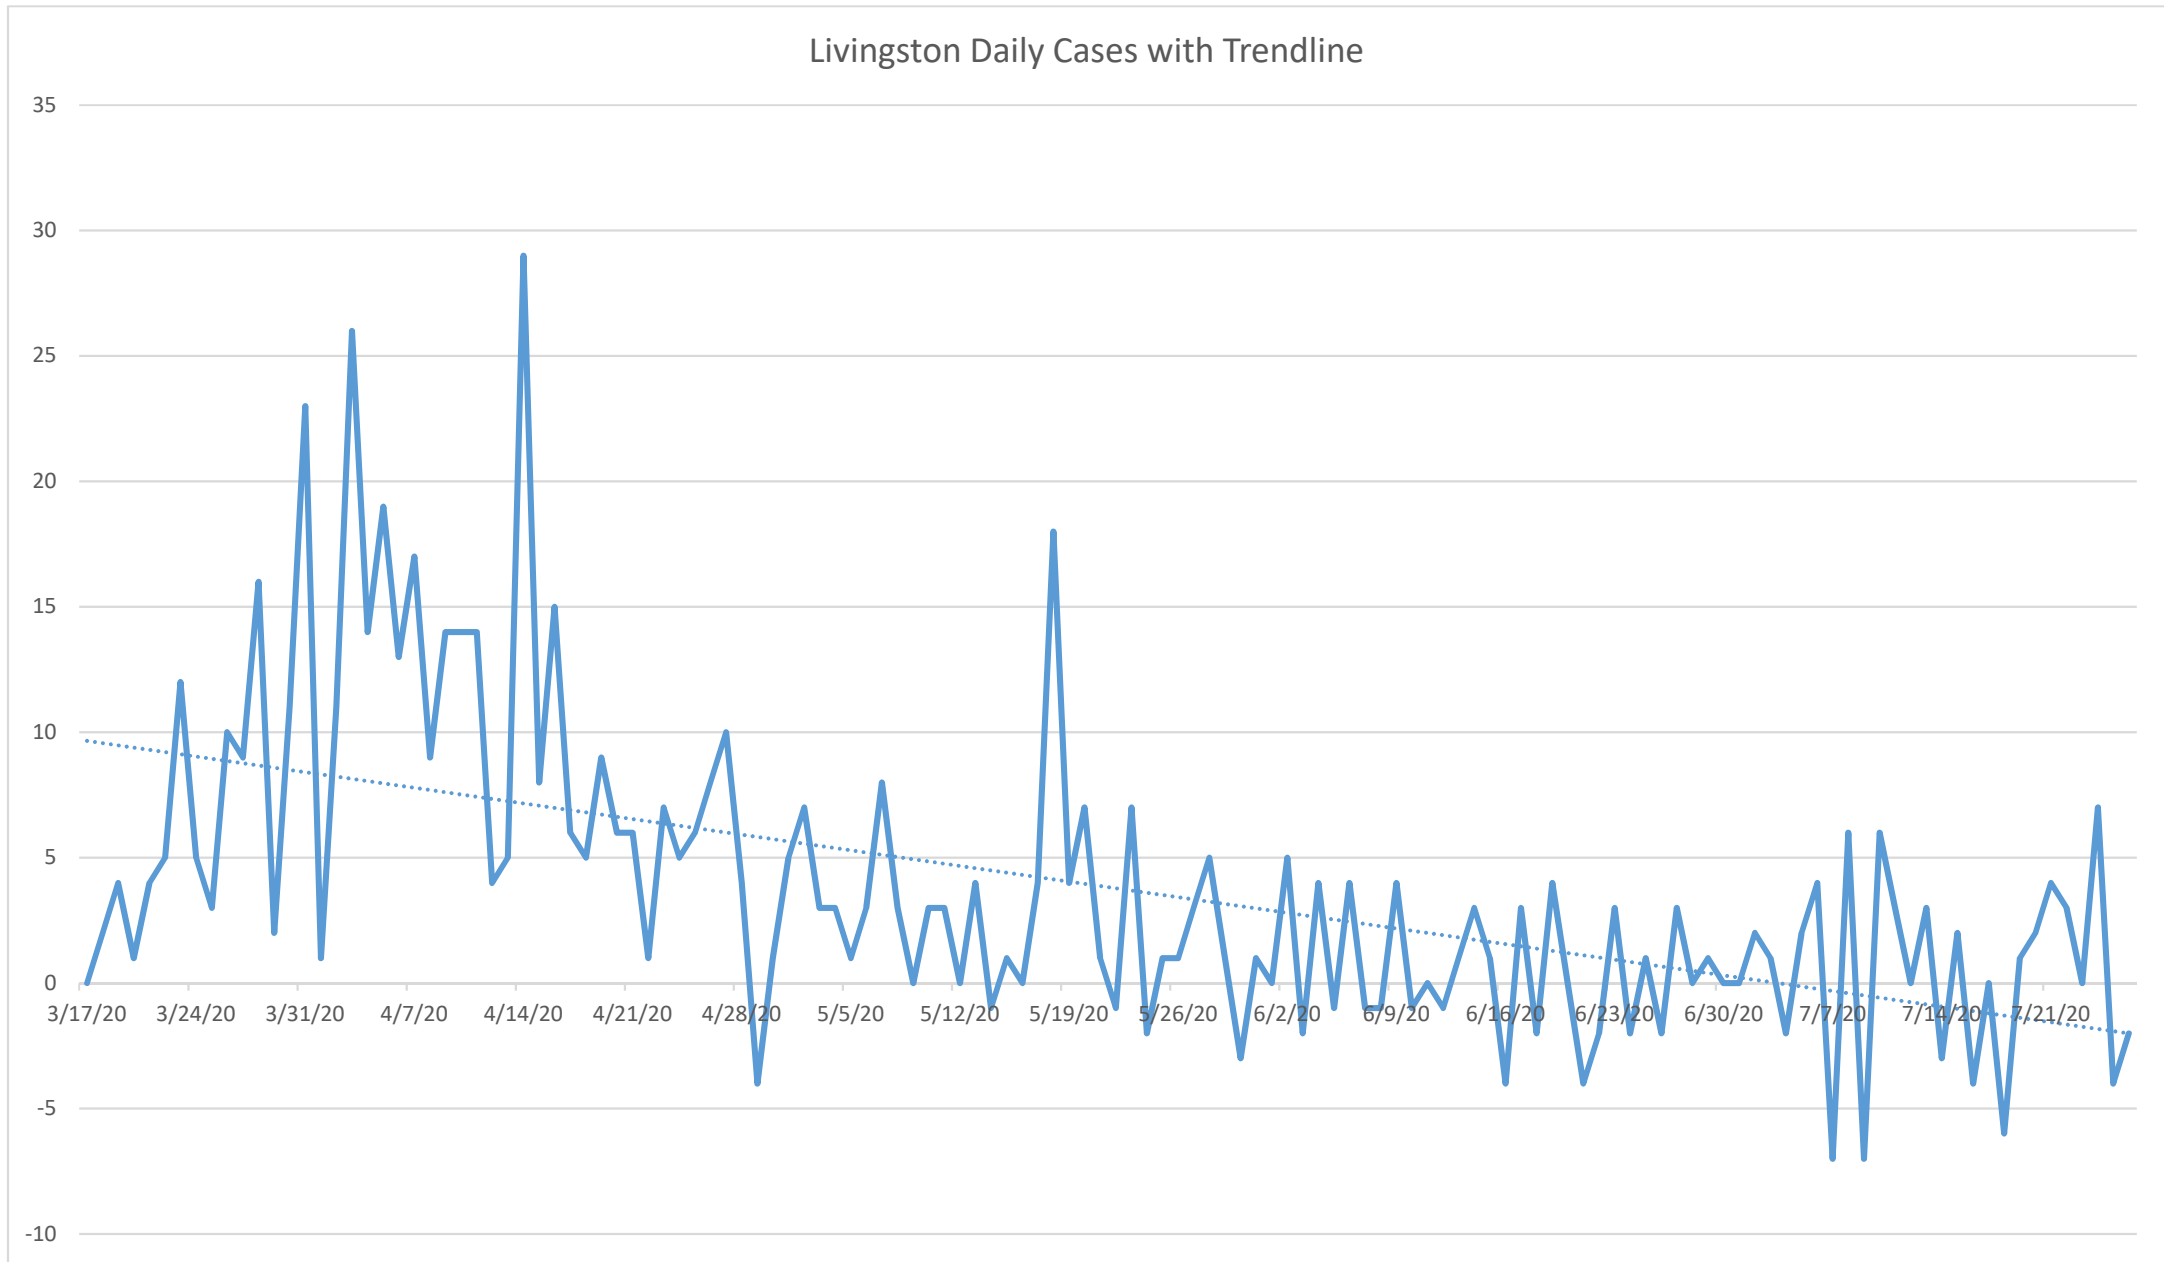

Livingston New Cases - 5 Day Average

COVID 19 CASE HISTORY